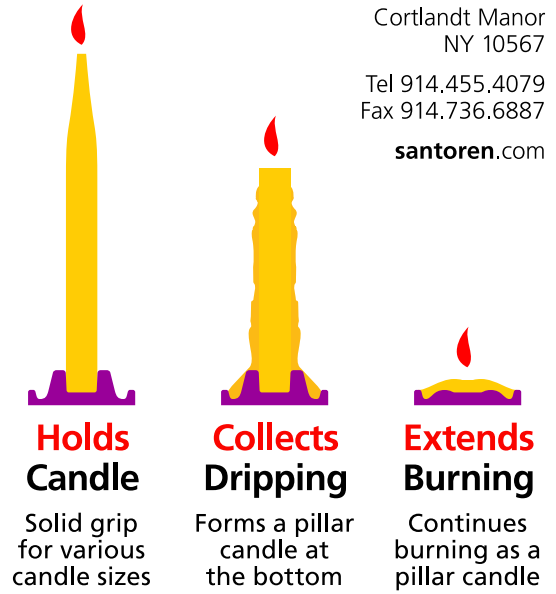

Holder

Description

- Holds dinner and taper candles of various shapes and sizes.
- Soft, tacky interior molds to the shape of the candle creating a solid grip.
- Extends burning time of the candle.
- Forms a pillar candle by collecting and recycling candle dripping.
- Perfect for bathrooms, restaurants, emergency lighting, doorms and special events.
- Throw away after use.

Packaging

Santorea™ and Santoren™ are trademarks of Santoren Inc.
 file: santorea

2

Transparent box
 Box size: 3" x 3" x 2"
 2 red holders

4

Transparent box
 Box size: 3" x 3" x 4"
 4 red holders

6

Transparent box
 Box size: 3" x 3" x 6"
 6 red holders