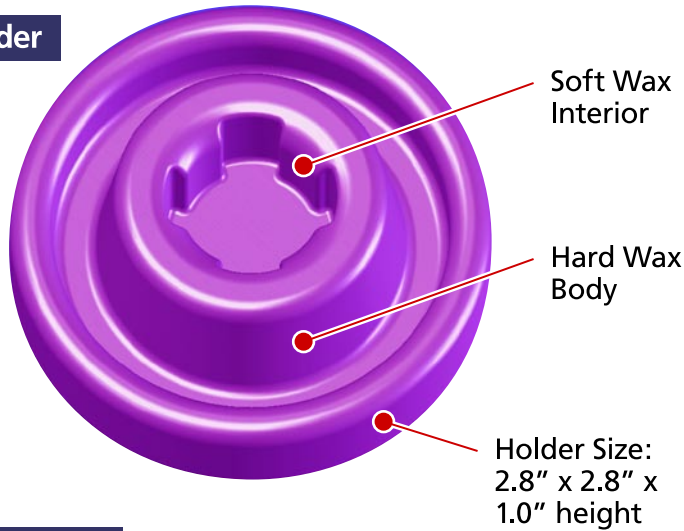

Holder

Description

- Holds dinner and taper candles of various shapes and sizes.
- Soft, tacky interior molds to the shape of the candle creating a solid grip.
- Extends burning time of the candle.
- Forms a pillar candle by collecting and recycling candle dripping.
- Perfect for bathrooms, restaurants, emergency lighting, doorms and special events.
- Throw away after use.

Packaging

Santorea™ and Santoren™ are trademarks of Santoren Inc.
 file: santorea

2

Transparent box
 Box size: 3" x 3" x 2"
 2 red holders

4

Transparent box
 Box size: 3" x 3" x 4"
 4 red holders

6

Transparent box
 Box size: 3" x 3" x 6"
 6 red holders